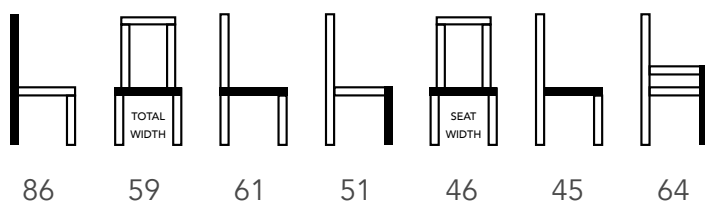

NEMO

Technical information

Extra images

MATEN / MEASUREMENTS

EXTRA INFO

MATERIALS

Frame	Beech/oak wood and plywood and chipboard
Zitting / Seat	Plywood and chipboard + Polyether 50 HR 30/110; 10-18/130; + dacron
Rug / Back	PLYWOOD and Polyether foam; 20+30-25/170; 25 HR 25/065

PACKING

Package	KARTON
Nr. of pcs	1
Size of package	HxWxD: 88x55x63 CM
Weight model	9,55 KG
Weight package	12,05 KG